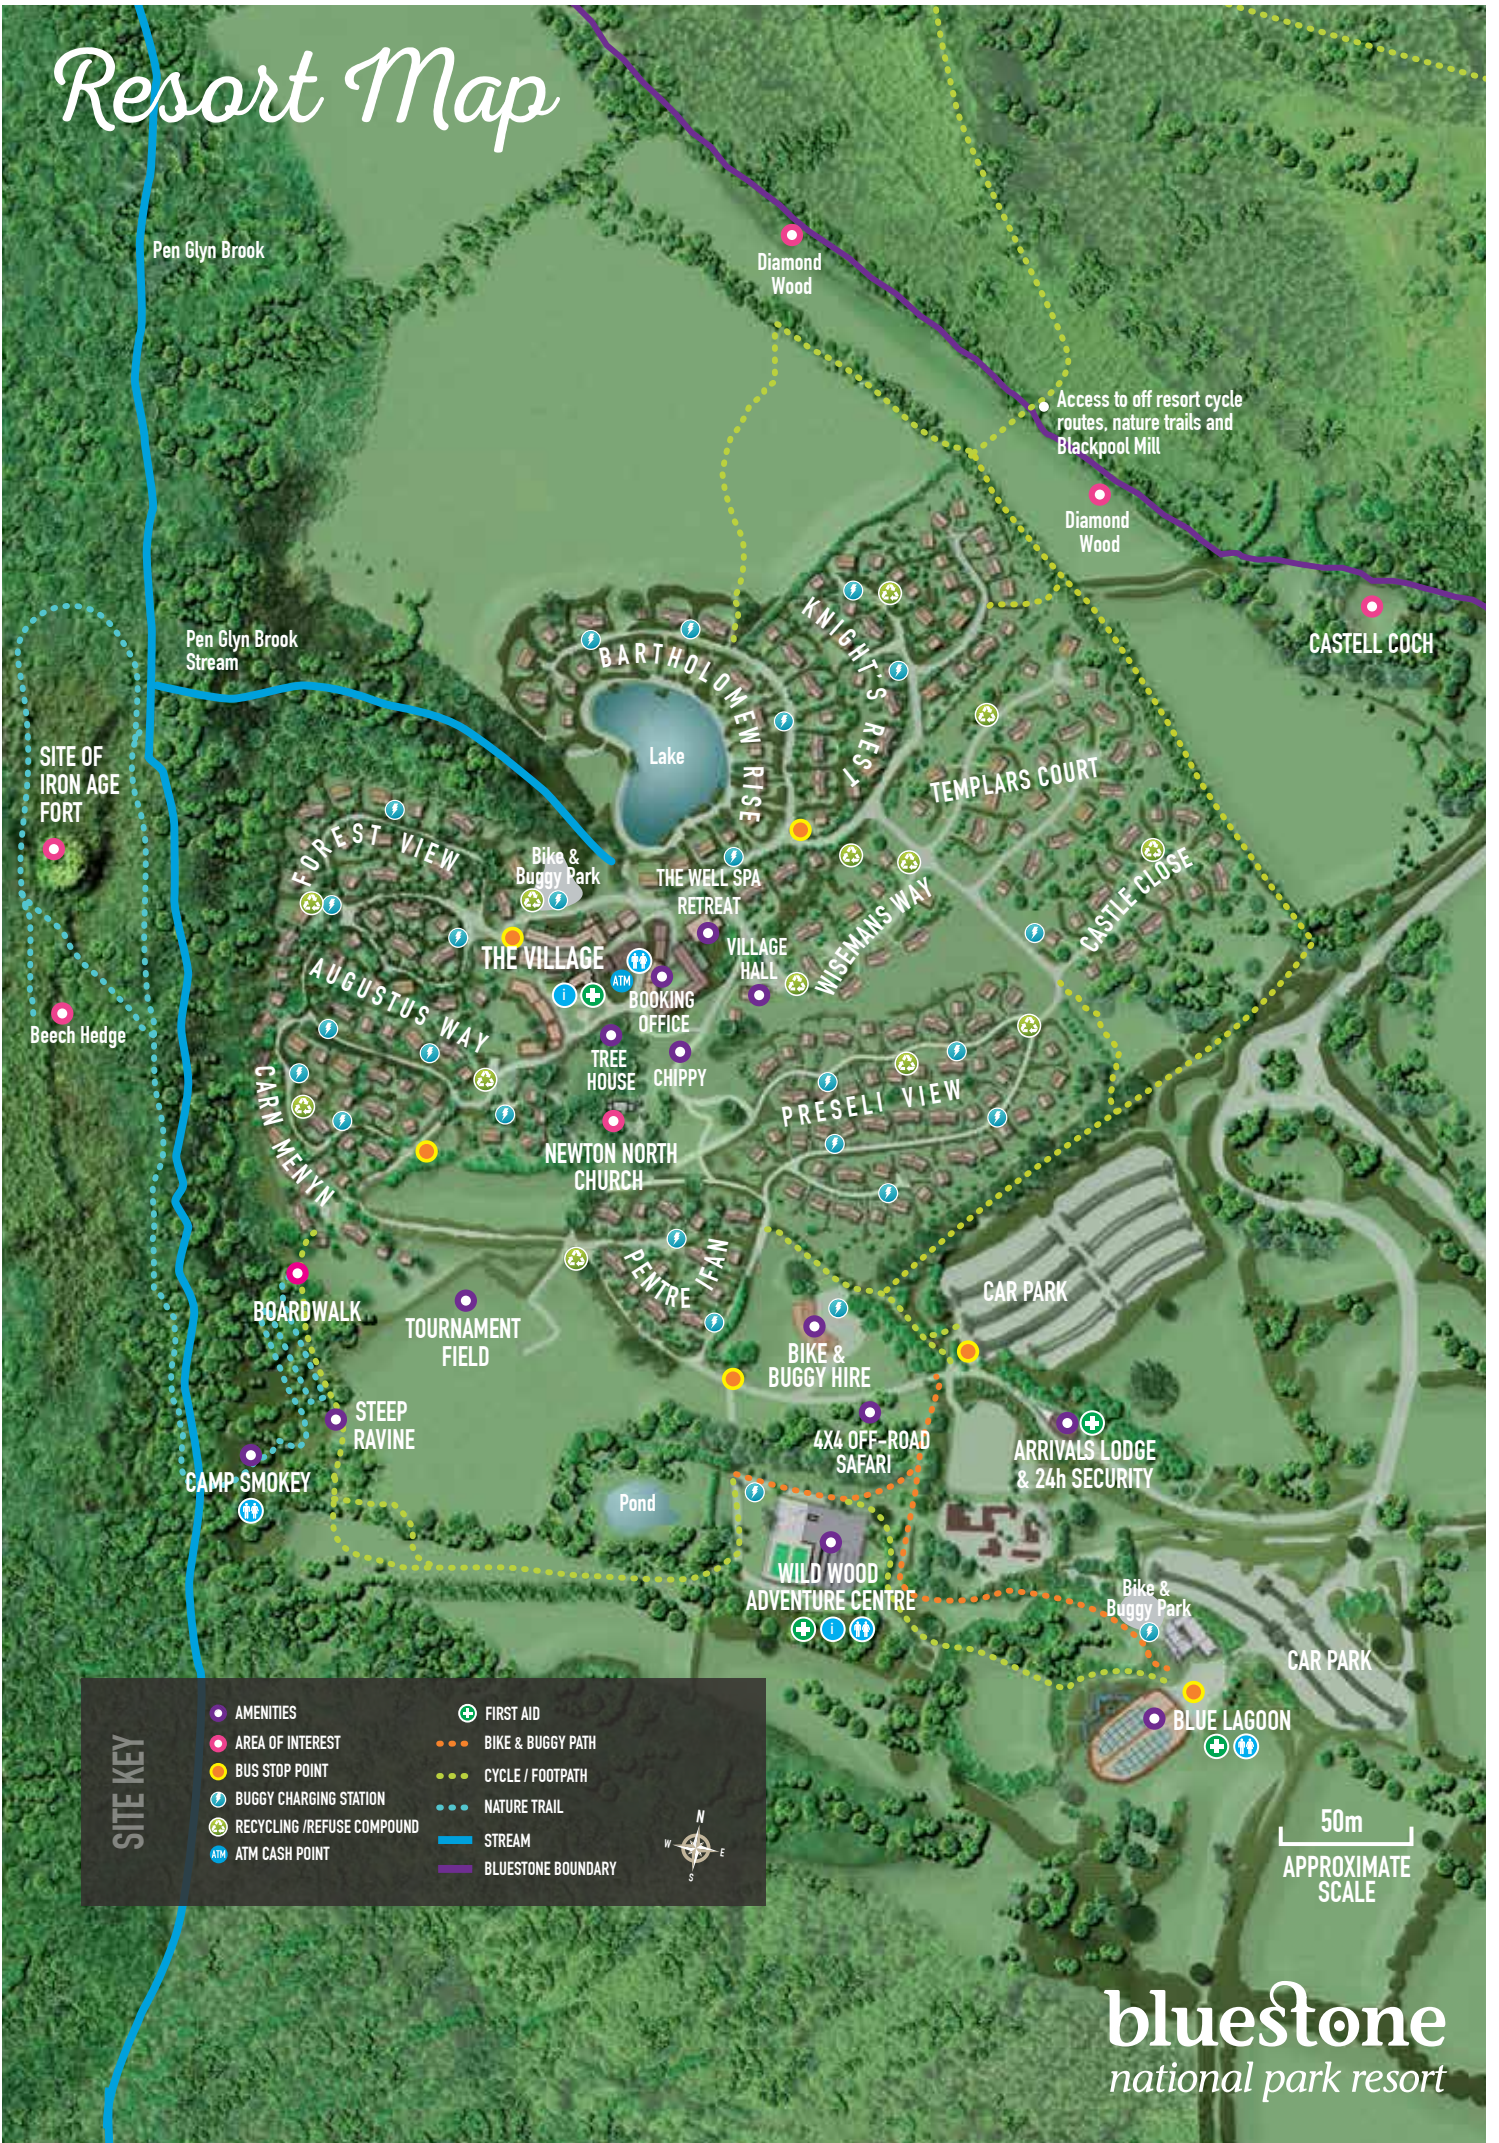

Lodge Map

LODGE TYPE

- Caldey (sleeps 4)
- Caldey Adapted (sleeps 4)
- Caldey Connect (sleeps 8)
(2 interconnecting Caldey lodges)
- ◆ Ramsey (sleeps 4)
- Skomer (sleeps 6)
- ◆ Gateholm (sleeps 6)
- ▼ Tenby (sleeps 6)
(Also available as Tenby Connect,
2 interconnecting 3 bedroom lodges
sleeping 12)
- ◆ Dinas (sleeps 8)
- ▲ Grassholm (sleeps 8)
- ✳ St David's (sleeps 8)
- ★ Pembroke (sleeps 12)
- ◆ Dinas Bunkhouse (sleeps 14)

50m

APPROXIMATE SCALE

- Fire Assembly Point
- One Way System

bluestone
national park resort

Village Map

VILLAGE KEY

	1 BEDROOM COTTAGE			TOILETS
	2 BEDROOM COTTAGE			FIRST AID
	STUDIO APARTMENT			CASH MACHINE
	GUEST AMENITIES			EMERGENCY TELEPHONE

Resort Map

SITE KEY

- | | |
|-----------------------------|--------------------|
| AMENITIES | FIRST AID |
| AREA OF INTEREST | BIKE & BUGGY PATH |
| BUS STOP POINT | CYCLE / FOOTPATH |
| BUGGY CHARGING STATION | NATURE TRAIL |
| RECYCLING / REFUSE COMPOUND | STREAM |
| ATM CASH POINT | BLUESTONE BOUNDARY |

50m
APPROXIMATE SCALE

bluestone
national park resort