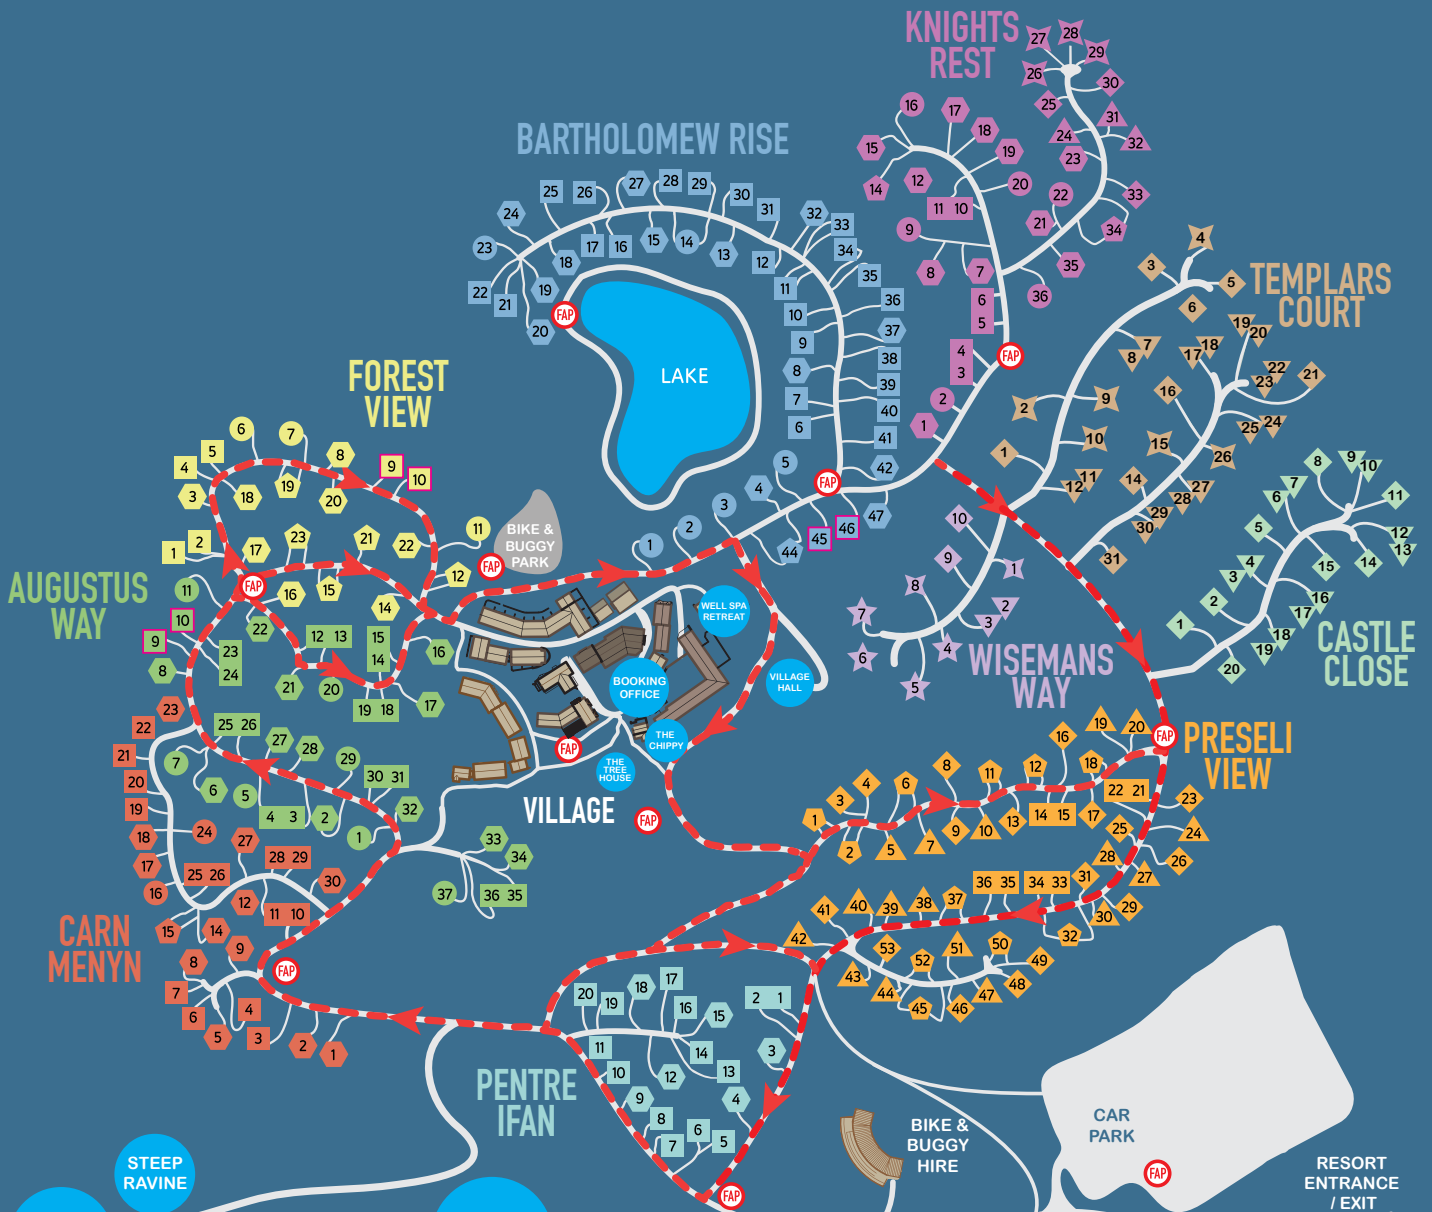

Lodge Map

LODGE TYPE

- Caldey (sleeps 4)
- Caldey Adapted (sleeps 4)
- Caldey Connect (sleeps 8)
(2 interconnecting Caldey lodges)
- ◆ Ramsey (sleeps 4)
- Skomer (sleeps 6)
- ◆ Gateholm (sleeps 6)
- ▼ Tenby (sleeps 6)
(Also available as Tenby Connect,
2 interconnecting 3 bedroom lodges
sleeping 12)
- ◆ Dinas (sleeps 8)
- ▲ Grassholm (sleeps 8)
- ✳ St David's (sleeps 8)
- ★ Pembroke (sleeps 12)
- ◆ Dinas Bunkhouse (sleeps 14)

50m

APPROXIMATE SCALE

- Fire Assembly Point
- One Way System

bluestone
national park resort

Village Map

VILLAGE KEY

	1 BEDROOM COTTAGE			TOILETS
	2 BEDROOM COTTAGE			FIRST AID
	STUDIO APARTMENT			CASH MACHINE
	GUEST AMENITIES			EMERGENCY TELEPHONE

Resort Map

SITE KEY

- | | |
|-----------------------------|--------------------|
| AMENITIES | FIRST AID |
| AREA OF INTEREST | BIKE & BUGGY PATH |
| BUS STOP POINT | CYCLE / FOOTPATH |
| BUGGY CHARGING STATION | NATURE TRAIL |
| RECYCLING / REFUSE COMPOUND | STREAM |
| ATM CASH POINT | BLUESTONE BOUNDARY |

50m
APPROXIMATE SCALE

bluestone
national park resort