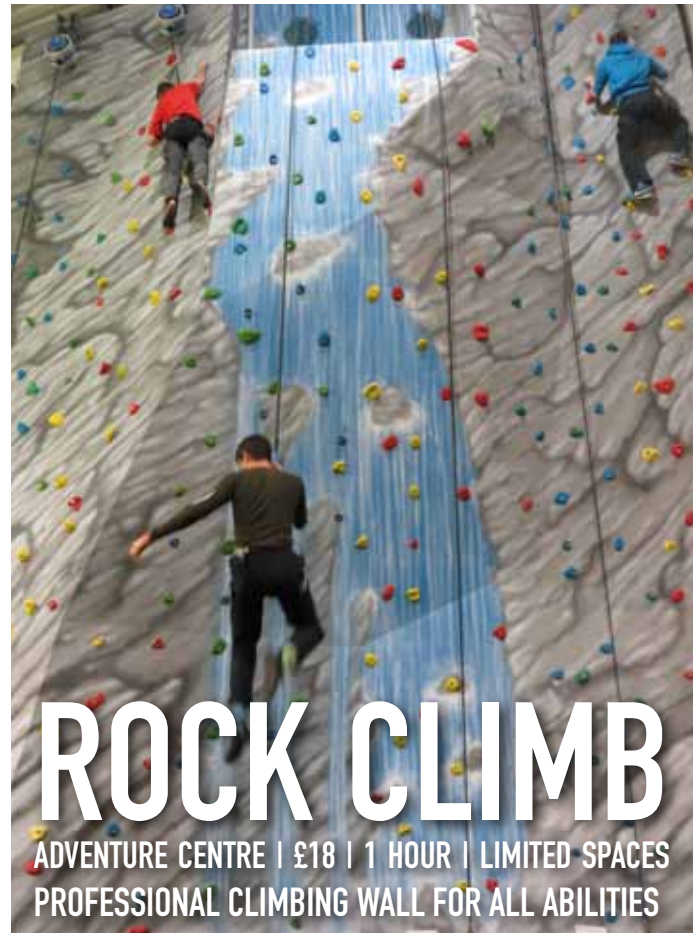

£9.95 per adult & £4.95 per child

Booking Essential

	<p><b>TREE CLIMBING</b> (6 YEARS +) £11 - 1 HOUR - CAMP SMOKEY - GUARDIAN REQUIRED TO BE PRESENT</p>
	<p><b>ARCHERY</b> (8 YEARS +) £14 - 45 MINS - TOURNAMENT FIELD</p>
15.00	<p><b>LASER CLAY SHOOT</b> (8 YEARS +) £14 - 45 MINS - TOURNAMENT FIELD</p>
	<p><b>TAWNY TALES</b> (ALL AGES) £5 PER CHILD - 45 MINS - ACTIVITY CENTRE - GUARDIAN REQUIRED An interactive puppet show like you have never experienced before! Come visit Tawny the Owl, but brace yourself, as 't-wit t-who' knows what epic story time adventure you will become part of. In each little tale there is lots of family filled fun you are guaranteed to have a 'hoot'!</p>
15.30	<p><b>MESSY PLAY - SPACE RANGERS</b> (UNDER 5 YEARS) £7 - 1 HOUR - ADVENTURE CENTRE - GUARDIAN REQUIRED Join our Space Ranger as they take you on a journey of exploring Space. Feel what it's like to walk on the moon and get very messy along the way. This is a space mission that's not to be missed. All aboard ready for blast off!...</p>
17.00	<p><b>ROCK CLIMBING</b> (6 YEARS+) - MIN HEIGHT 1.1M, MAX WEIGHT 18.9 STONE £18 - 1 HOUR - ADVENTURE CENTRE Do you like a challenge? Then come rock climbing and tackle 'The Overhang'. Nothing is out of reach in this one hour session where our trained professionals push the limits of adventure to the peak. No matter what level of knowledge or climbing experience, you will have guidance and support to achieve the challenges you set yourself. Can you climb beyond vertical in this 12 metre rock face? Aim BIG! climb BIG! Book now as the Challenge awaits you!</p>
	<p><b>AQUA ADVENTURE</b> FREE - UP TO 2 HOURS - BLUE LAGOON Fun packed water sports for all ages. Activities include the eliminator with inflatable slides and inflatable tubes.</p>
17.30	<p><b>KIDS HOUR FREE</b> - 1 HOUR - THE BANQUET HALL - GUARDIAN REQUIRED Kids Hour is a mad hour filled with party games, dancing and FUN! This is for all ages. Parents must stay to supervise the children.</p>
20.30	<p><b>MEDIEVAL GAME SHOW</b> FREE - 1 HOUR - THE BANQUET HALL Keep the Little Tykes entertained. Join our Knights off guard for some Medieval fun and games.</p>