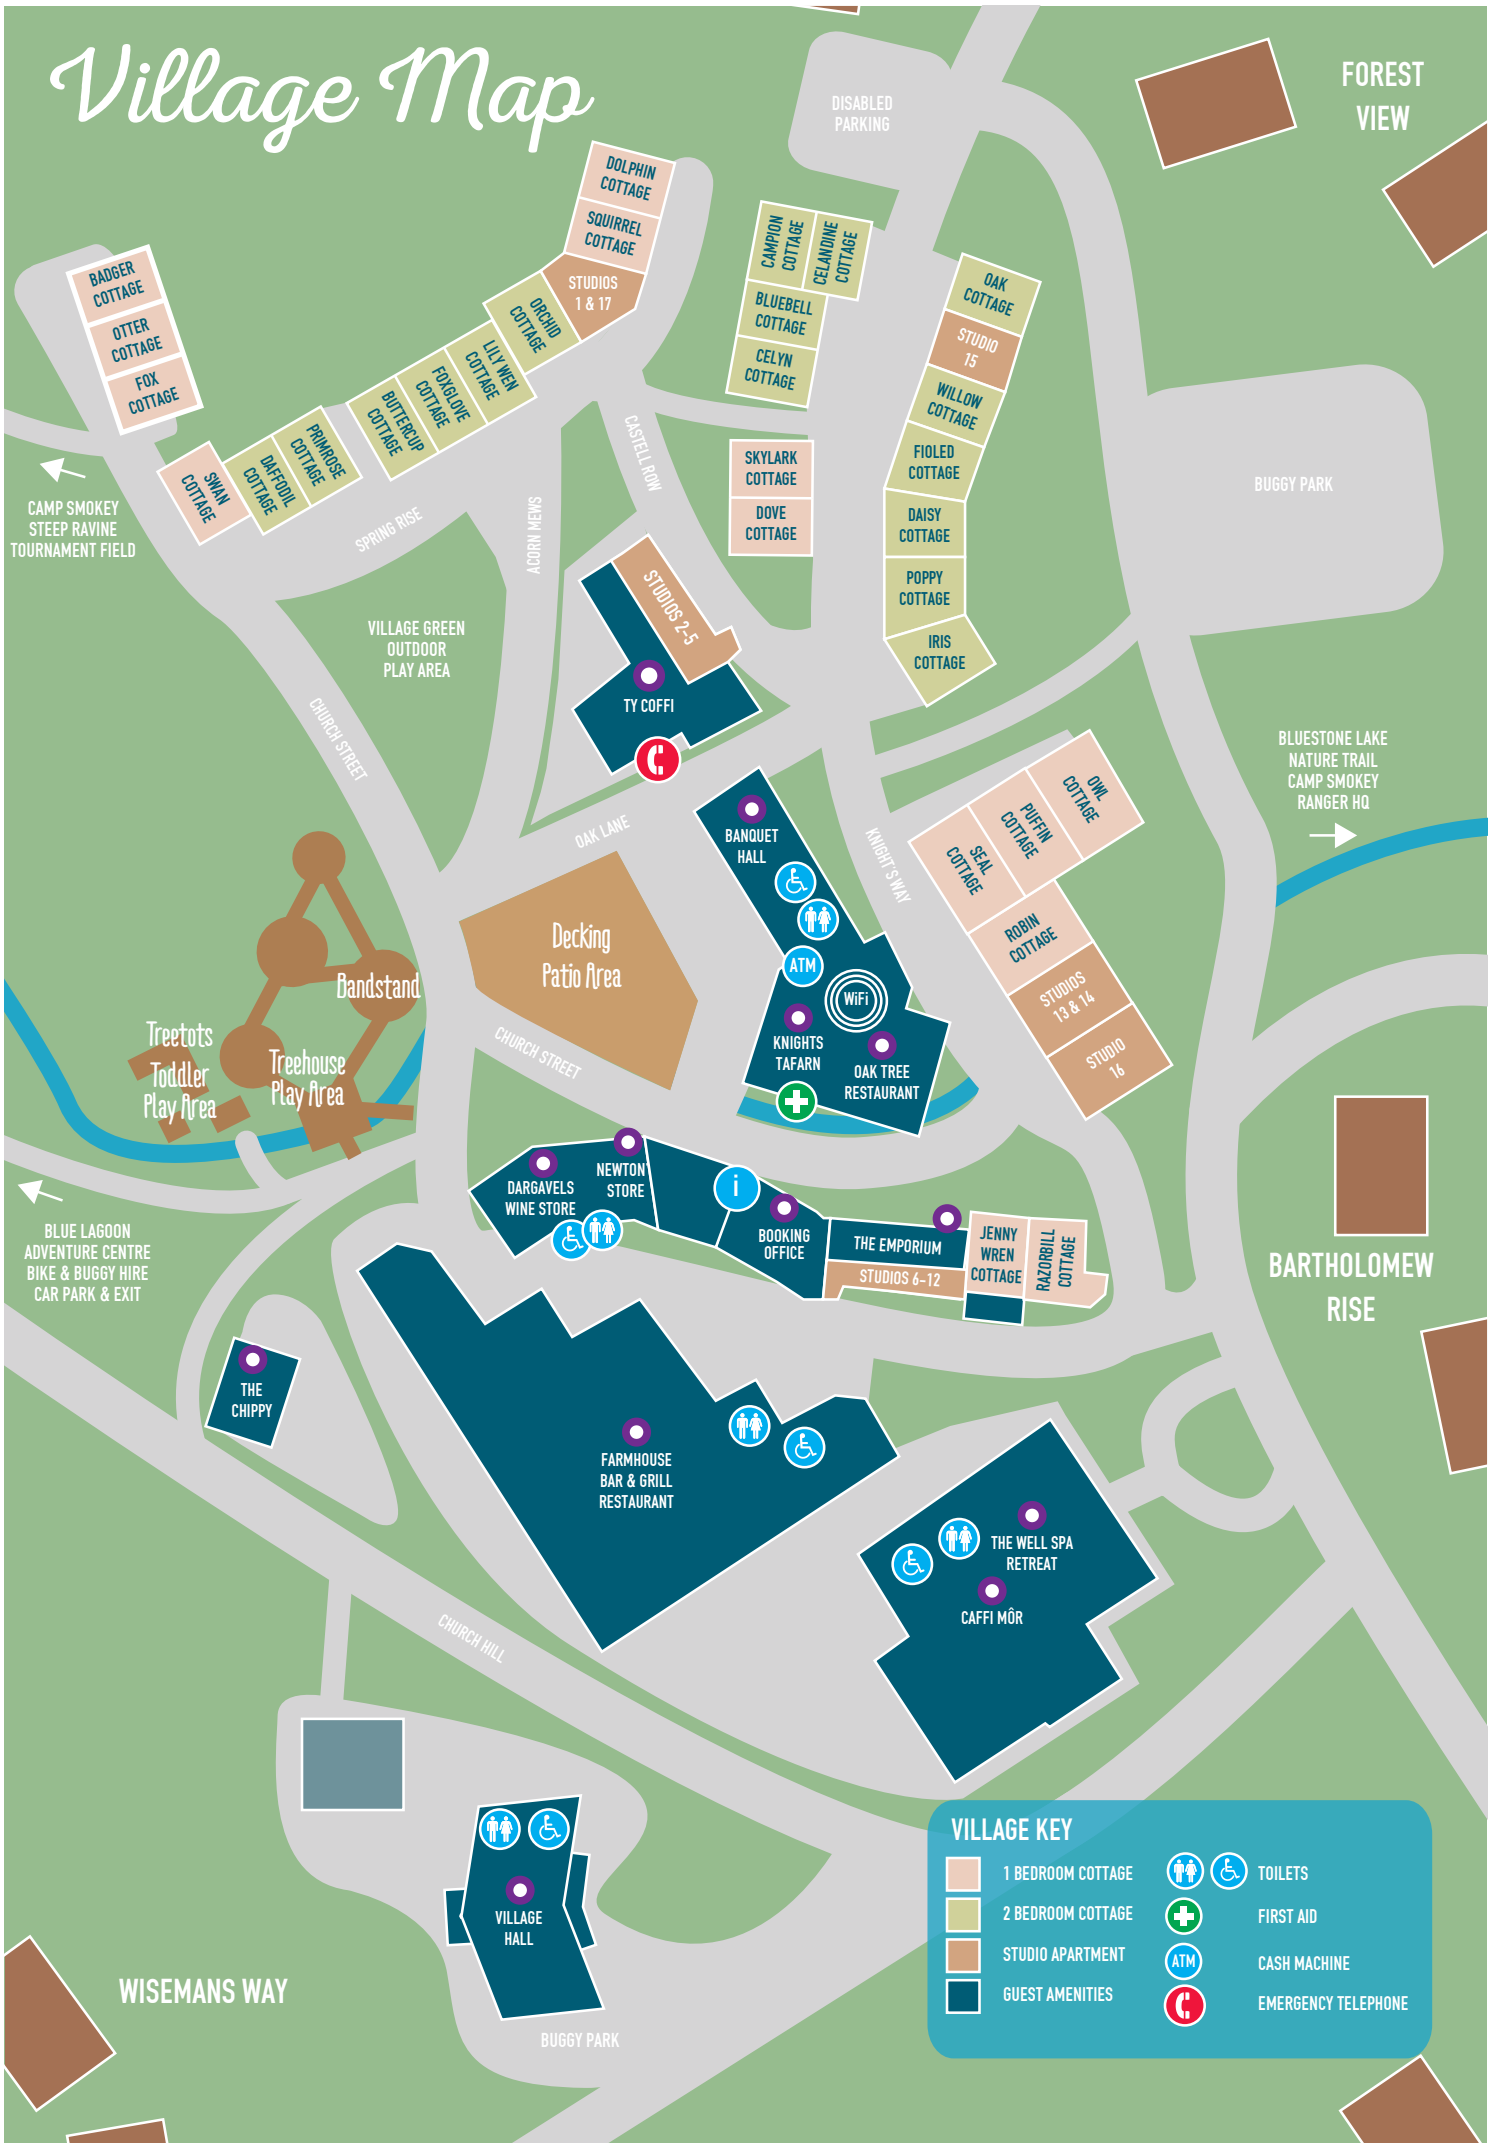

Village Map

VILLAGE KEY

 1 BEDROOM COTTAGE	  TOILETS
 2 BEDROOM COTTAGE	 FIRST AID
 STUDIO APARTMENT	 CASH MACHINE
 GUEST AMENITIES	 EMERGENCY TELEPHONE