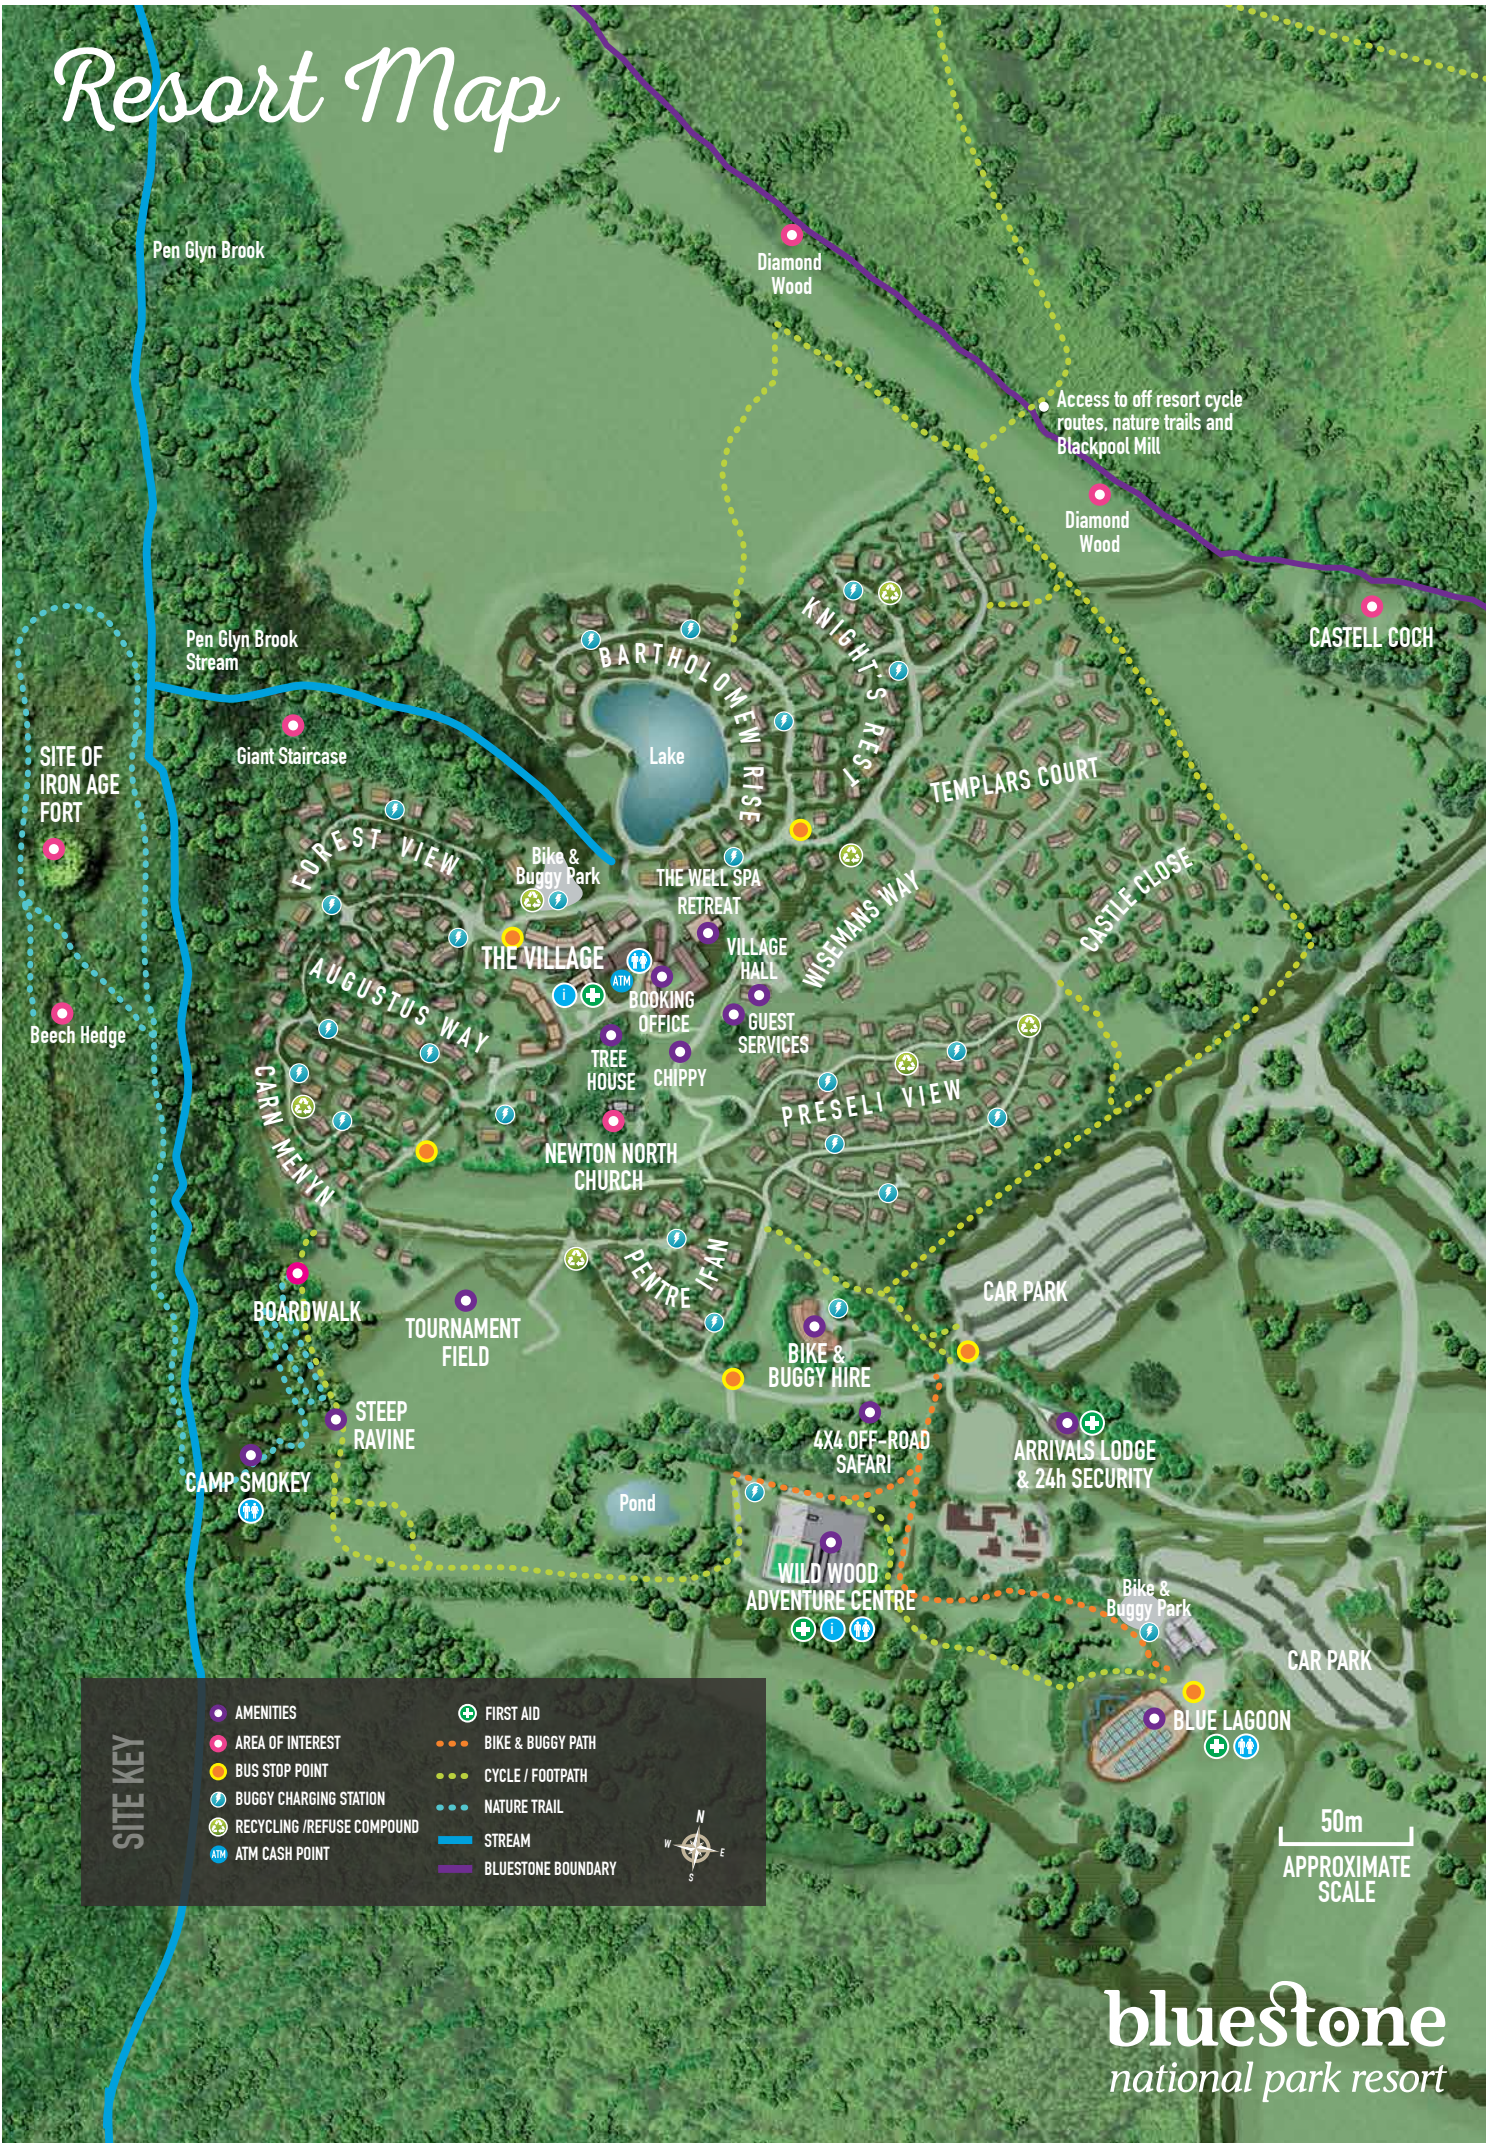

Lodge Map

Village Map

VILLAGE KEY

	1 BEDROOM COTTAGE			TOILETS
	2 BEDROOM COTTAGE			FIRST AID
	STUDIO APARTMENT			CASH MACHINE
	GUEST AMENITIES			EMERGENCY TELEPHONE

Resort Map

Pen Glyn Brook
 Pen Glyn Brook Stream
 Diamond Wood
 Access to off resort cycle routes, nature trails and Blackpool Mill
 Diamond Wood
 CASTELL COCH
 Lake
 BARTHLOMEW RESE
 KNIGHT'S REST
 TEMPLARS COURT
 FOREST VIEW
 Bike & Buggy Park
 THE WELL SPA RETREAT
 VILLAGE HALL
 WISEMANS WAY
 CASTLE CLOSE
 AUGUSTUS WAY
 THE VILLAGE
 BOOKING OFFICE
 GUEST SERVICES
 TREE HOUSE
 CHIPPY
 PRESELI VIEW
 CAR PARK
 CARN MENYN
 BIKE & BUGGY HIRE
 4X4 OFF-ROAD SAFARI
 ARRIVALS LODGE & 24h SECURITY
 BIKE & BUGGY PARK
 BOARDWALK
 TOURNAMENT FIELD
 STEEP RAVINE
 CAMP SMOKEY
 POND
 WILD WOOD ADVENTURE CENTRE
 BLUE LAGOON
 CAR PARK

SITE KEY

● AMENITIES	⊕ FIRST AID
● AREA OF INTEREST	--- BIKE & BUGGY PATH
● BUS STOP POINT	--- CYCLE / FOOTPATH
⚡ BUGGY CHARGING STATION	--- NATURE TRAIL
♻️ RECYCLING / REFUSE COMPOUND	--- STREAM
ATM ATM CASH POINT	--- BLUESTONE BOUNDARY

50m
 APPROXIMATE SCALE