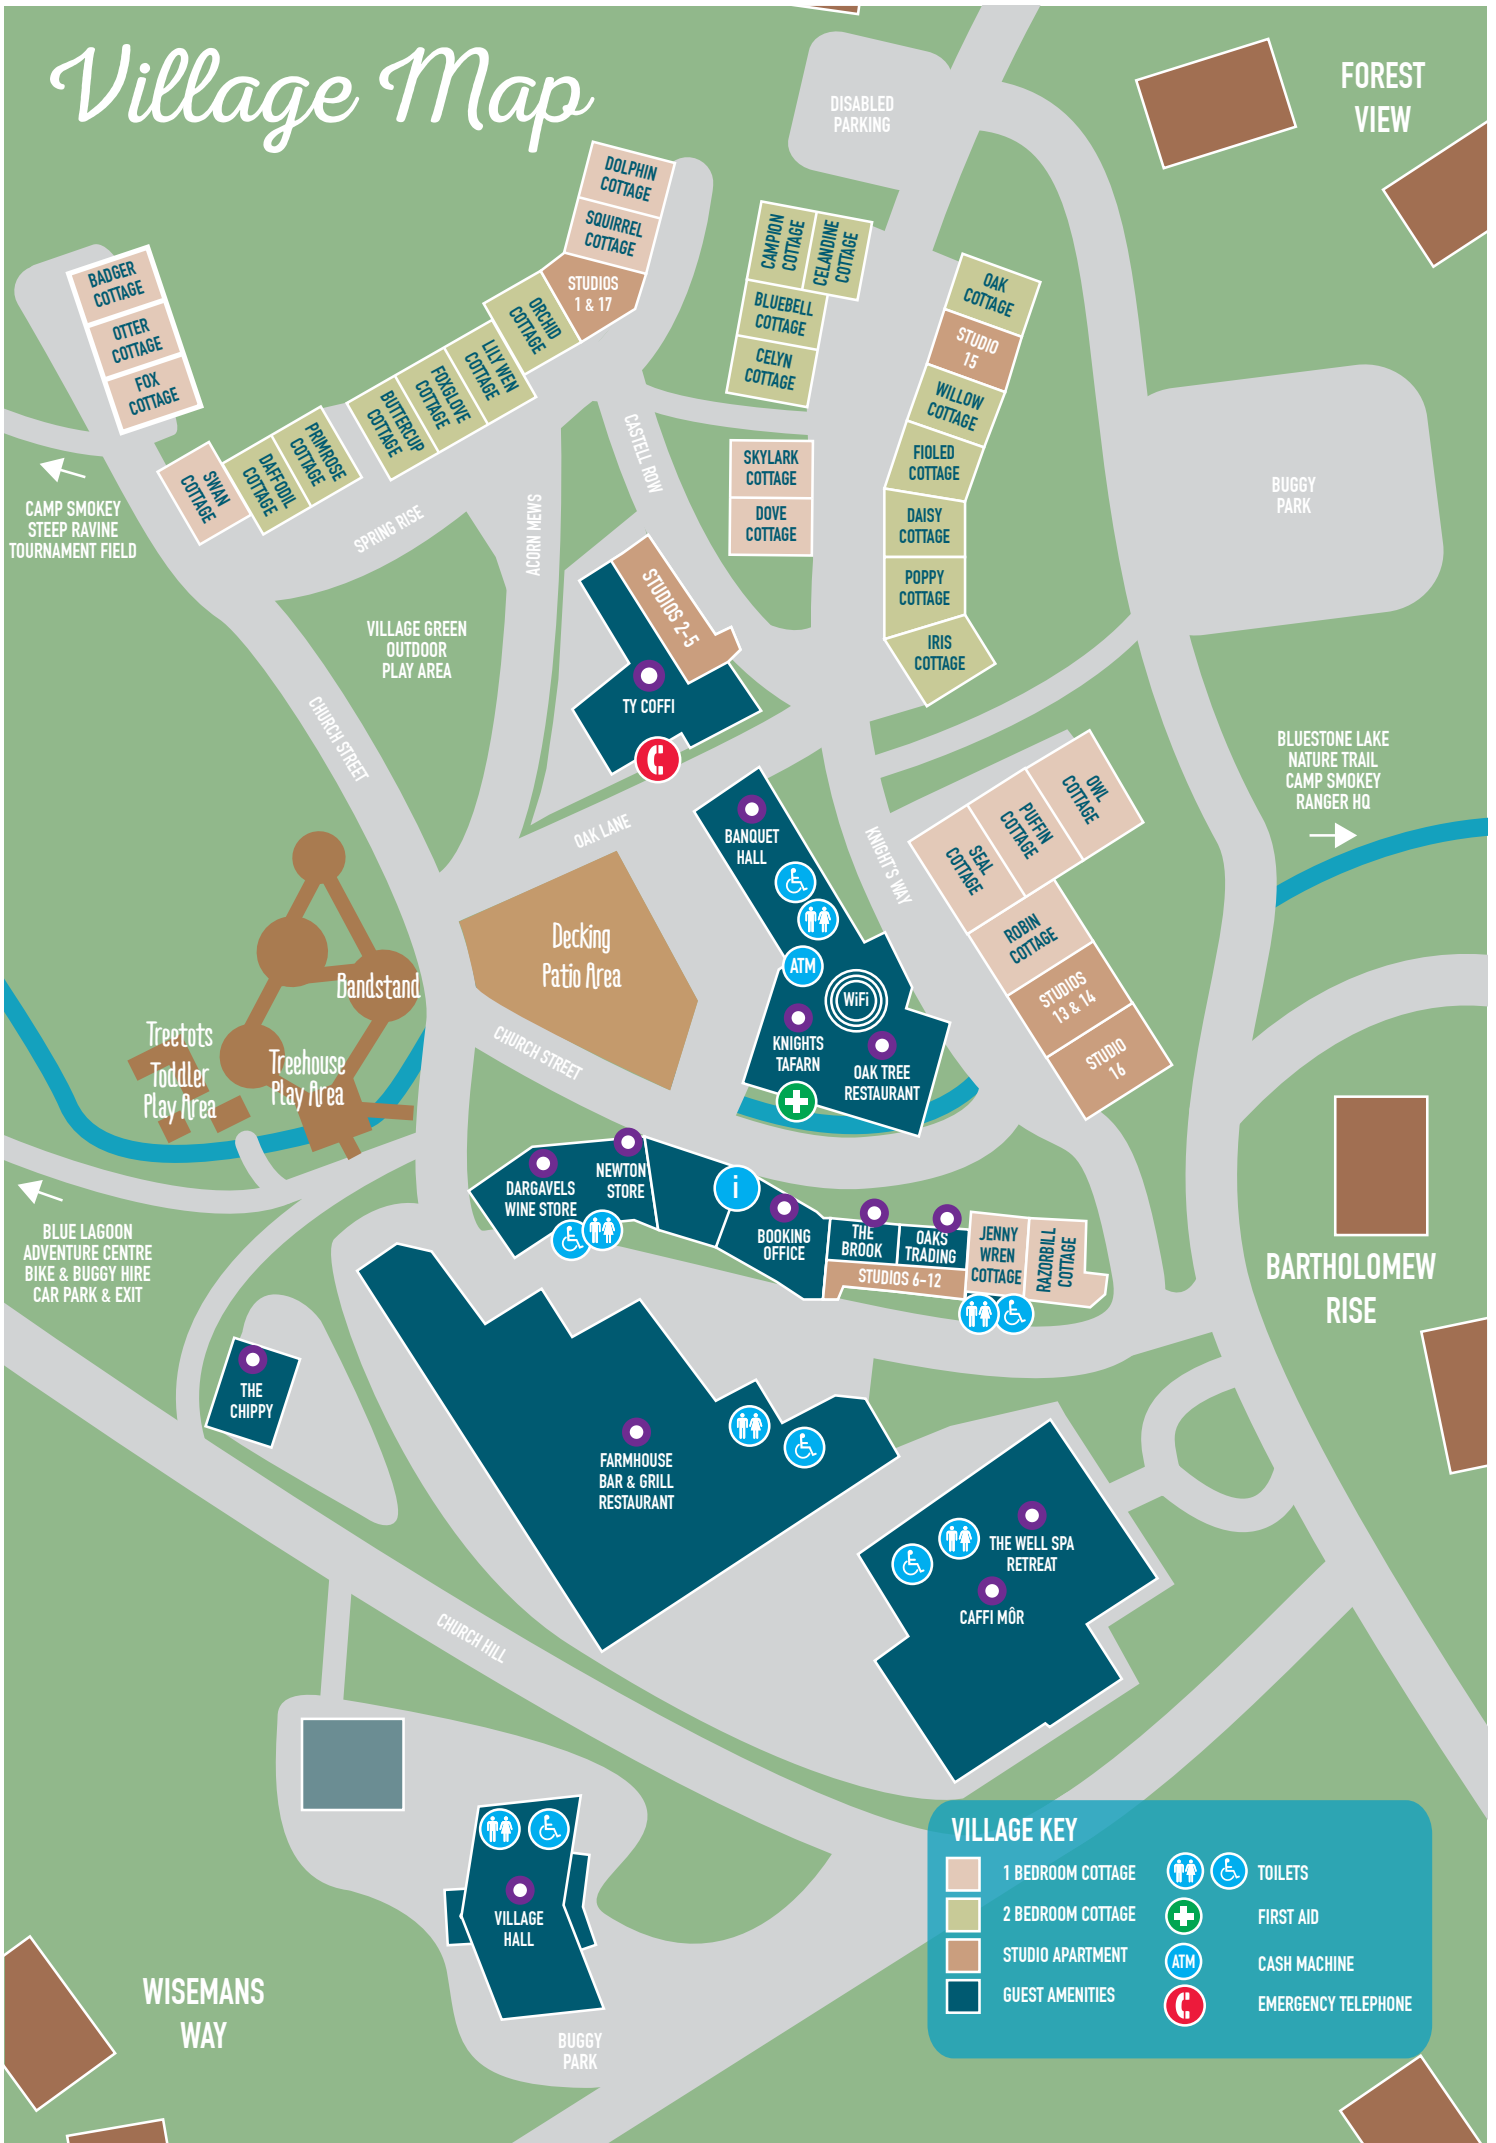

# Lodge Map

# Village Map

**VILLAGE KEY**

<span style="display:inline-block; width:15px; height:15px; background-color:#f4a460; border:1px solid #ccc;"></span> 1 BEDROOM COTTAGE	  TOILETS
<span style="display:inline-block; width:15px; height:15px; background-color:#c8e6c9; border:1px solid #ccc;"></span> 2 BEDROOM COTTAGE	 FIRST AID
<span style="display:inline-block; width:15px; height:15px; background-color:#e67e22; border:1px solid #ccc;"></span> STUDIO APARTMENT	 CASH MACHINE
<span style="display:inline-block; width:15px; height:15px; background-color:#00796b; border:1px solid #ccc;"></span> GUEST AMENITIES	 EMERGENCY TELEPHONE

# Resort Map

Pen Glyn Brook

Diamond Wood

Access to off resort cycle routes, nature trails and Blackpool Mill

Diamond Wood

CASTELL COCH

Pen Glyn Brook Stream

SITE OF IRON AGE FORT

NEWTON NORTH CHURCH

PENTRE IFAN

CAR PARK

Bike & Buggy Park

BOARDWALK

TOURNAMENT FIELD

BIKE & BUGGY HIRE

4X4 OFF-ROAD SAFARI