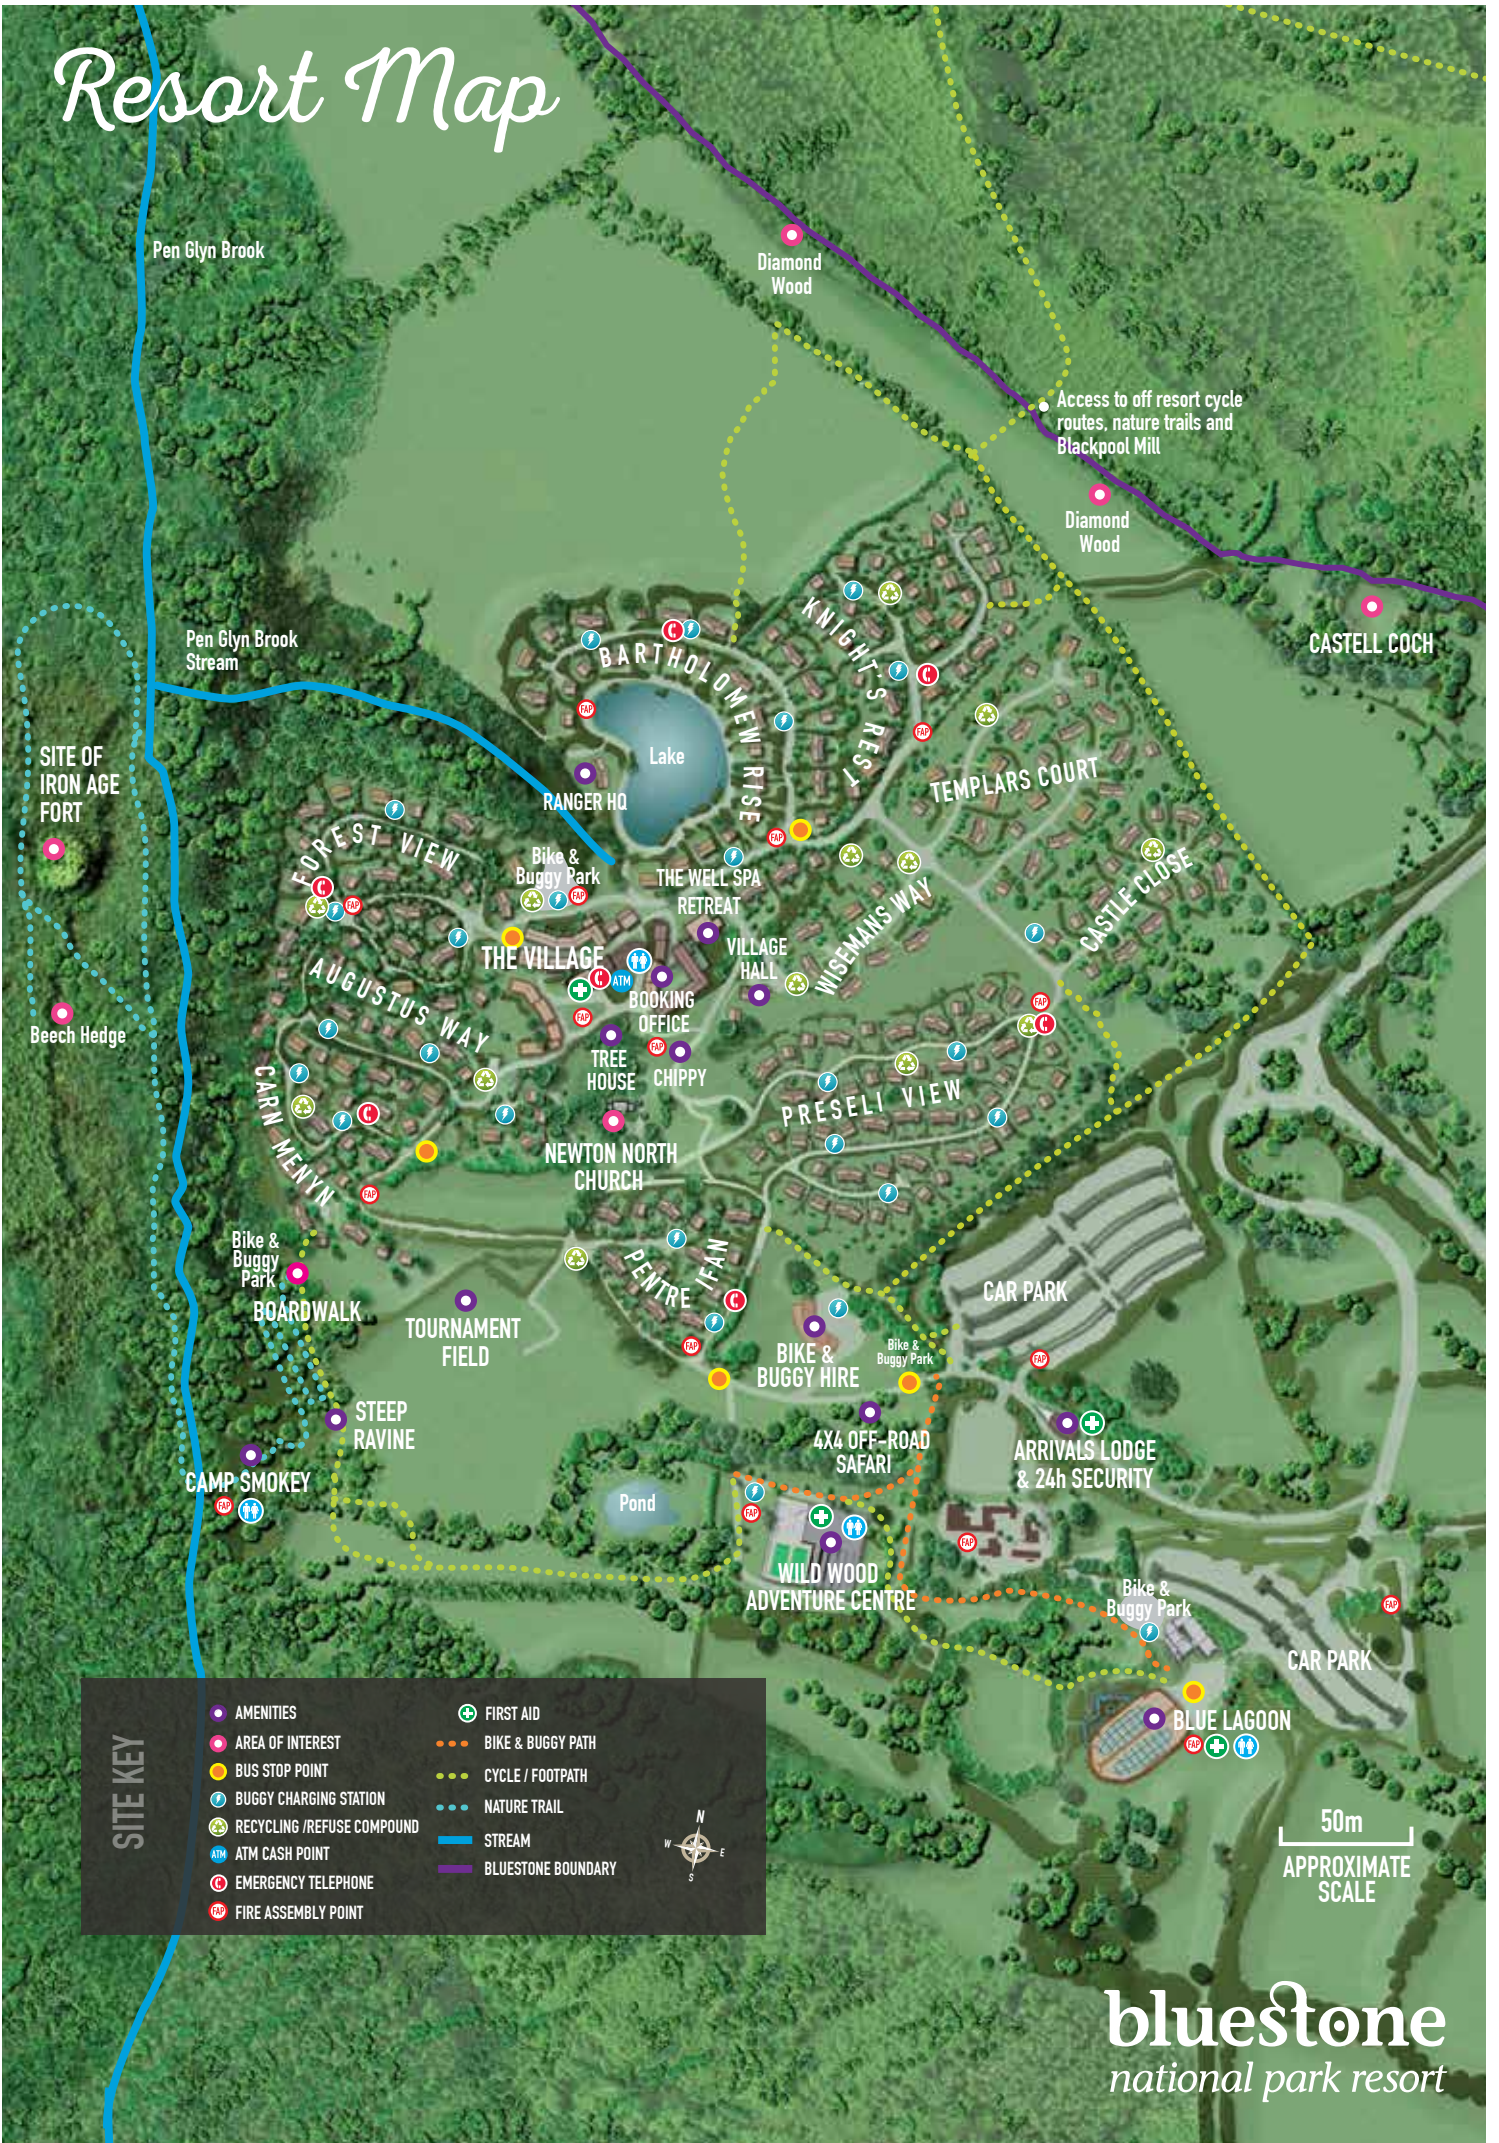

# Lodge Map

# Resort Map

Pen Glyn Brook

Diamond Wood

Access to off resort cycle routes, nature trails and Blackpool Mill

Diamond Wood

CASTELL COCH

Pen Glyn Brook Stream

SITE OF IRON AGE FORT

Beech Hedge

BARTHOLOMEW RISE

KNIGHT'S RES

TEMPLARS COURT

Lake

RANGER HQ

Bike & Buggy Park

THE WELL SPA RETREAT

ARRIVALS LODGE & 24h SECURITY

CAMP SMOKEY

STEEP RAVINE

Pond

WILD WOOD ADVENTURE CENTRE

Bike & Buggy Park

CAR PARK

BLUE LAGOON